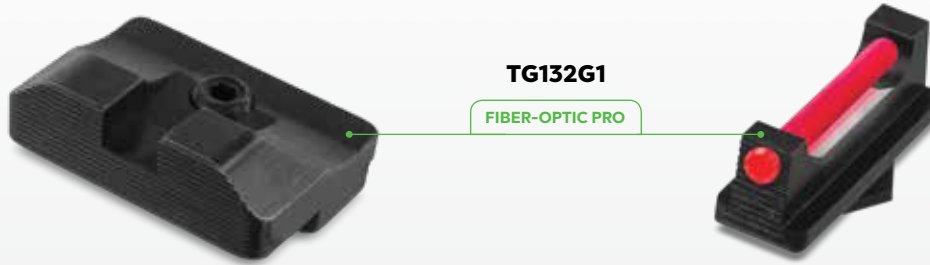

See page 51 for additional specs and complete model listing.

**DAYLIGHT:
BRIGHT WHITE DOTS**

**NIGHT:
GREEN TRITIUM DOTS**

FIBER-OPTIC PRO

COMPETITION HIGH-VISIBILITY HANDGUN SIGHTS

FIBER-OPTIC PRO delivers a sight picture that is fast and accurate for competitive and recreational shooters. A patented light reflector focuses available light from all angles onto the fiber for a brighter glow, even in low light conditions.