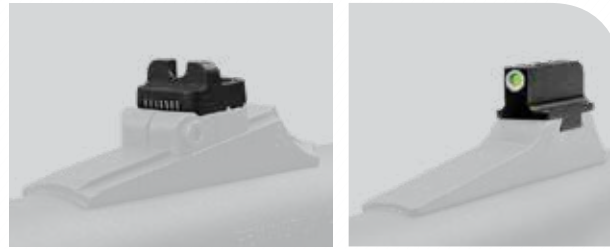

TFX™ PRO

TACTICAL SHOTGUN SIGHTS

- Front sight utilizes TFX™ technology for 24/7 brightness
- Uses the brightest Swiss tritium available
- Glows in the dark – no batteries or light exposure required
- Concealed fiber cannot be seen by target
- Front and rear sight fits Remington® shotguns with dovetail sight mounts

QUICK AND ACCURATE
U-Notch rear sight design.

MODEL	REAR SIGHT	FIBER-OPTICS	TRITIUM	FOCUS-LOCK
TG13RM1PB	U-notch	Yes	Yes	White

- FOCUS-LOCK™ RING
- FORTRESS FINISH™
- TFX™ SEALED CAPSULE
- 24/7 BRIGHTNESS
- 12-YEAR LIMITED WARRANTY
- ASSEMBLED IN THE USA

⚠ WARNING: This product can expose you to chemicals including lead, which is known to the State of California to cause cancer and birth defects or other reproductive harm. For more information go to www.P65Warnings.ca.gov.

FIBER-OPTIC

UNIVERSAL SHOTGUN FRONT SIGHT

- Designed for plain barrel shotguns
- Easy installation
- Extremely low profile
- Ultra-tough construction
- Fiber diameter .078 in.
- UNIVERSAL – Fits 12-20 ga. shotgun barrels without rib