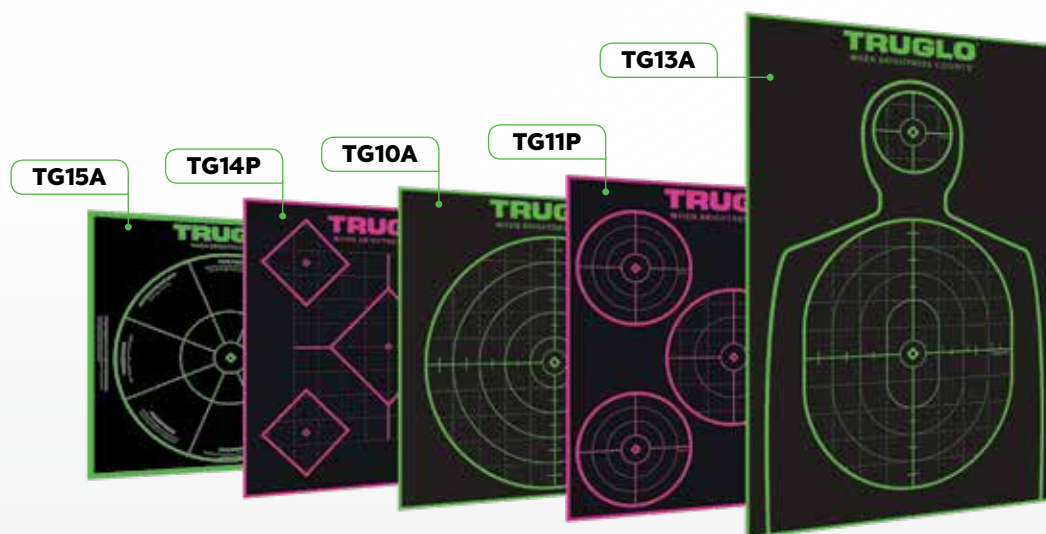

TRU·SEE™ TARGETS

REACTIVE / SPLATTER TARGETS

- Ideal for all weapon types
- Point of impact visibility is enhanced by a fluorescent green or pink halo
- Flat finish with fluorescent green or pink background is easy to see downrange
- Shoot target as is or peel-and-stick the target to your favorite backstop
- Printed on heavy stock paper with a self-adhesive backing for increased target life

MODEL (6-PACK)

TG10A6
TG11A6
TG11P6
TG13A6
TG13P6
TG14A6
TG14P6
TG15A6

MODEL (12-PACK)

TG10A12
TG11A12
-
TG13A12
-
TG14A12
-
-

MODEL (50-PACK)

TG10A50
TG11A50
-
TG13A50
-
TG14A50
-
TG15A50

DESCRIPTION

100 Yard
5-Bullseye
Handgun
5-Diamond
Handgun Diagnostic

COLOR

Green	●
Green	●
Pink	●
Green	●
Pink	●
Green	●
Pink	●
Green	●

EASY TO SEE DOWNRANGE

ACCU·GRID SIGHTING SYSTEM

PEEL-AND-STICK TARGETS

SELF-ADHESIVE REPAIR DOTS