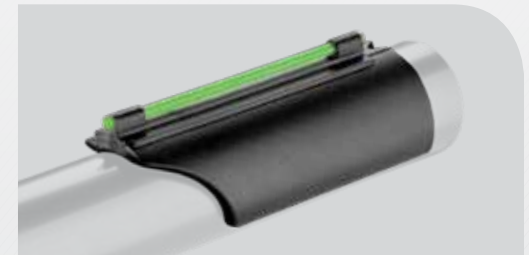

FIBER-OPTIC

UNIVERSAL SHOTGUN FRONT SIGHT

- Designed for plain barrel shotguns
- Easy installation
- Extremely low profile
- Ultra-tough construction
- Fiber diameter .078 in.
- UNIVERSAL – Fits 12-20 ga. shotgun barrels without rib