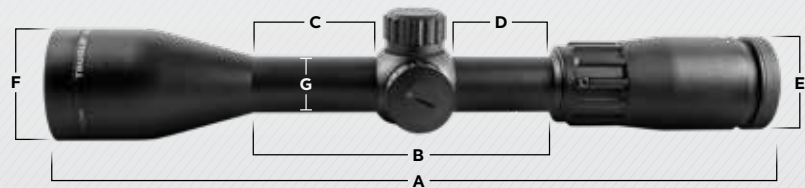

MIL-DOT RETICLE

POWER RING DUPLEX MIL-DOT RETICLE

DUPLEX MIL-DOT RETICLE

ALL PURPOSE TACTICAL RETICLE

TACPLEX-MOA RETICLE

HANDGUN SIGHT SPECIFICATIONS

MODELS

KEY FEATURES