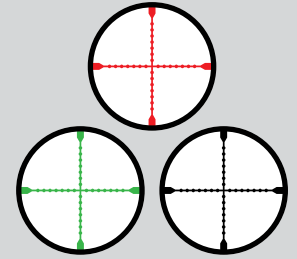

**DUAL-COLOR
MIL-DOT**

TG8504TL