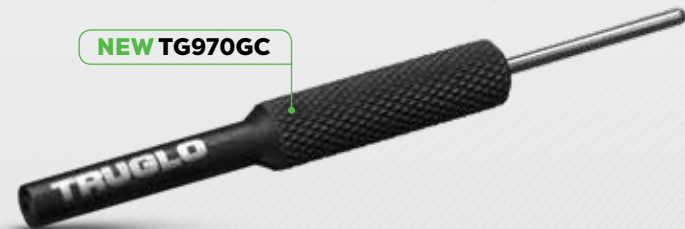

NEW TG970GC