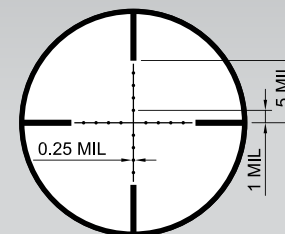

TRU·BRITE™ 30 SERIES

ILLUMINATED RIFLE SCOPE WITH MOUNT

TG8539TL

3-9 x 42mm

DUAL·COLOR ILLUMINATED DUPLEX MIL·DOT

DUAL·COLOR illuminated MIL·DOT center.

Reticle available in the Strellok™ Pro ballistic calculator app (iOS and Android).