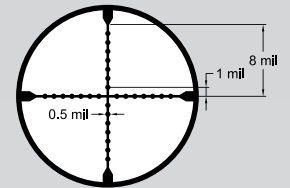

MIL-DOT RETICLE

Enables the user to determine the distance of objects of a known size and provides quick trajectory and wind drift aiming reference.

TG8504BT

- Fully-coated lenses provide maximum brightness, clarity, and contrast
- Durable, scratch-resistant, non-reflective matte finish
- Rubber eye guard
- TG8504TL includes DUAL-COLOR illuminated Mil-Dot reticle

MODEL	POWER X OBJECTIVE	RETICLE TYPE	CONSTRUCTION	WINDAGE / ELEVATION	LENS CAPS	RINGS
TG8504TL	4 x 32mm	DUAL-COLOR Illuminated Mil-Dot	One-piece 1 in. aircraft-grade aluminum tube	• Open target turrets • 1/2-MOA clicks	Elastic	Weaver-style
TG8504BT		Mil-Dot				

DUAL-COLOR

WATER-RESISTANT

SHOCK-RESISTANT

NITROGEN
GAS-FILLED

FOG-PROOF

RINGS INCLUDED

TRU-CARE™ LIMITED
LIFETIME WARRANTY

WARNING: This product can expose you to chemicals including chromium, which is known to the State of California to cause cancer and birth defects or other reproductive harm. For more information go to www.P65Warnings.ca.gov.