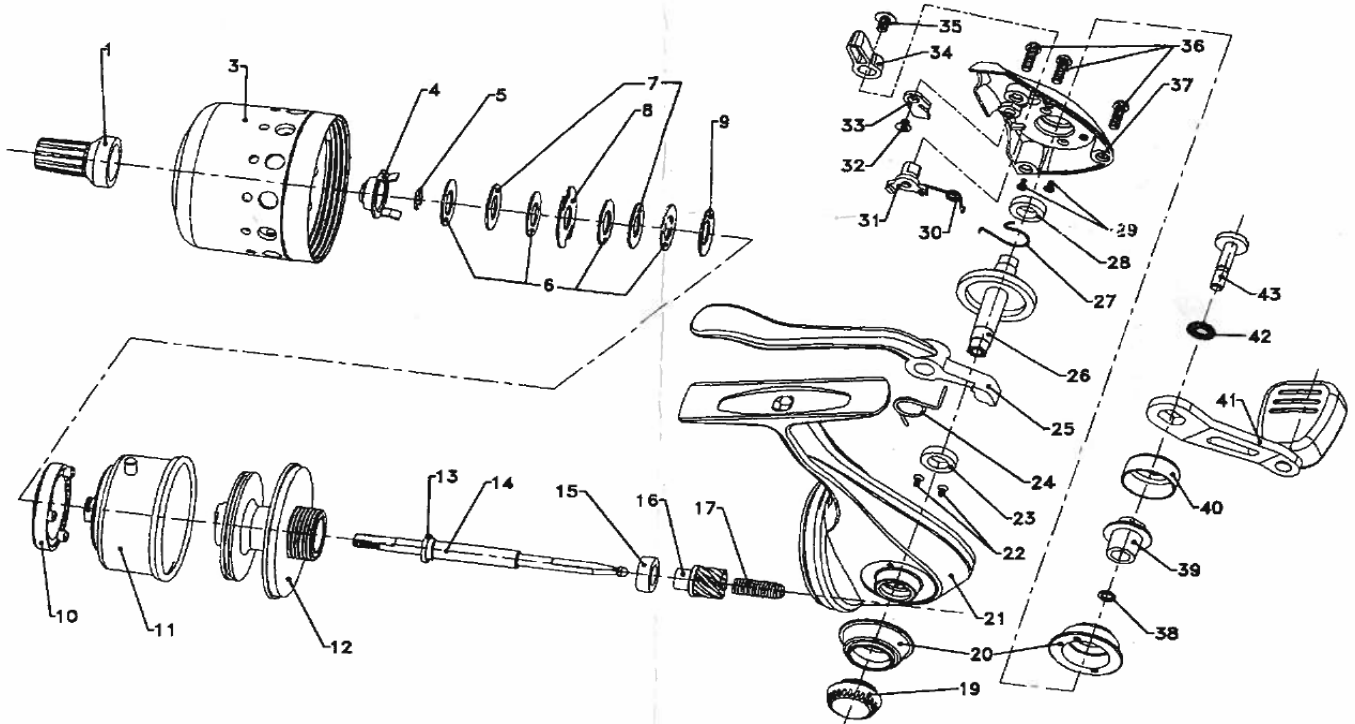

Underspin 40XD

Key No.	Parts No.	Parts Name	Key No.	Parts No.	Parts Name
1	W59-4501	Drag knob	24	W32-9901	Casting Trigger Spring
3	W59-4601	Front Cover	25	W32-9931	Casting Trigger
4	W32-4301	Drag Adjusting Plate	26	W32-2701	Drive Gear
5	W32-4201	Drag Washer Retainer	27	W32-2801	Anti-Reverse Pawl Spring
6	W32-3901	Drag Washer	28	W32-2501	Bushing
7	W32-4101	Key Washer	29	W32-9801	Screw (B)
8	W32-4001	Eared Washer	30	W32-2001	Anti-Reverse Cam Spring
9	W32-3801	Drag Spring Washer	31	W32-2101	Anti-Reverse Cam
10	W32-3701	Line Stopper	32	W32-2401	Screw (C)
11	W58-5701	Rotor	33	W32-2201	Anti-Reverse Pawl
12	W59-4701	Spool	34	W32-1601	Anti-Reverse Lever
13	W32-9401	Washer (A)	35	W32-1501	Screw (D)
14	W32-3501	Main Shaft	36	W32-9951	Screw (E)
15	W32-2511	Bail Bearing	37	W32-9971	Side Cover
16	W32-3301	Pinion Gear	38	W32-5001	Washer (B)
17	W32-3201	Main Shaft Spring	39	W32-4701	Handle Metal
19	W59-4801	Cap	40	W59-5001	Handle Stand
20	W59-4901	Side Ring	41	W59-5101	Handle
21	W32-9701	Body	42	W32-5001	Washer (C)
22	W32-9801	Screw (A)	43	W32-5101	Handle Screw
23	W32-2501	Bushing			